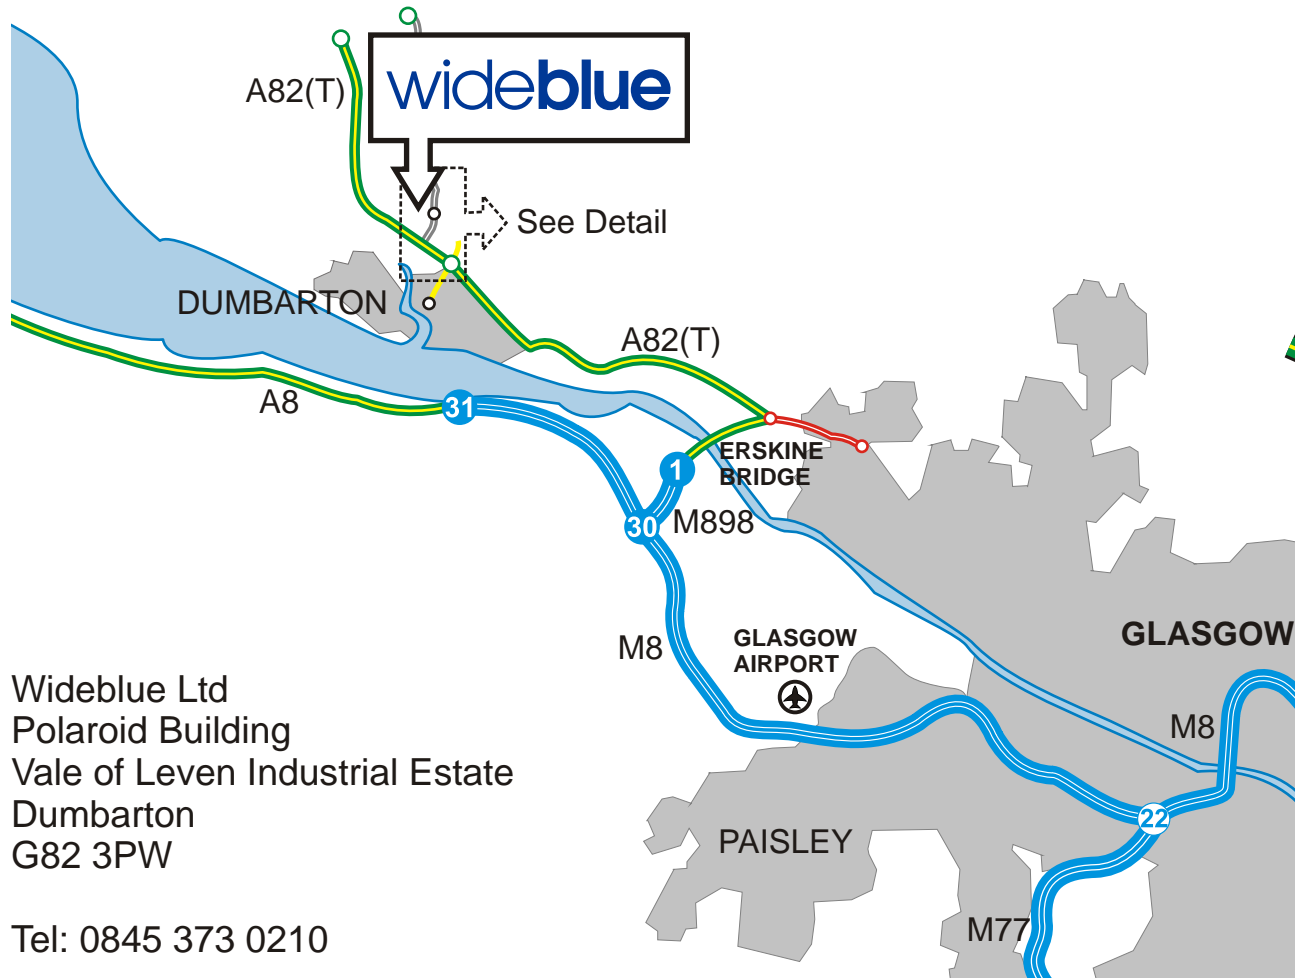

Directions to Wideblue

Turn off M8 at exit 30 for Erskine Bridge.
Cross bridge, take left exit for Crianlarich - A82.
At the first roundabout after the bridge, continue ahead.
Continue along the A82 following signs for Loch Lomond.
At the third roundabout take the third exit.
Continue straight ahead at the next roundabout.
At the next roundabout take the first exit for the Vale of Leven Industrial Estate.
Follow the one way system to the Polaroid Building and report to the security office.

Wideblue Ltd
Polaroid Building
Vale of Leven Industrial Estate
Dumbarton
G82 3PW

Tel: 0845 373 0210